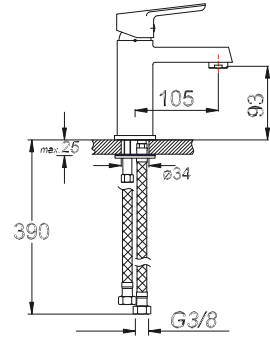

Kod/Code: 582

TEK GÖVDE EMIYE BATARYASI
Single Lever Kitchen Faucet

حنفية المطبخ برافعة واحدة

₺ 280.00