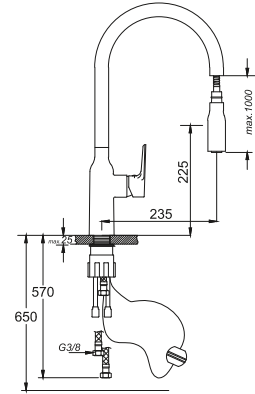

Kod/Code: 685

SPİRALLİ TEK GÖVDE EVİYE BATARYASI
Single Lever Pull-Out Kitchen Faucet

حنفية المطبخ اللولبية برافعة واحدة

₺ 500.00