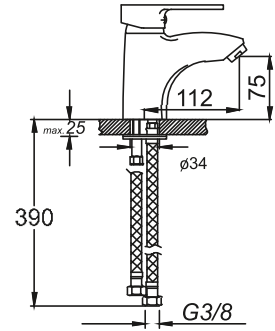

Kod/Code: 392

TEK GÖVDE EVİYE BATARYASI
Single Lever Kitchen Faucet

حنفية المطبخ برافعة واحدة

₺ 280.00