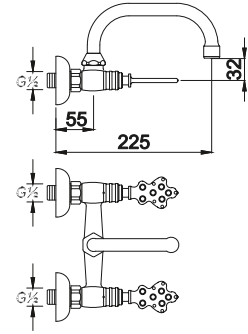

Kod/Code: 622

TEK GÖVDE KARTAL BATARYASI
Two Handle Lavatory Faucet

حنفية النسر حوض غسل الأيدي

₺ 580.00