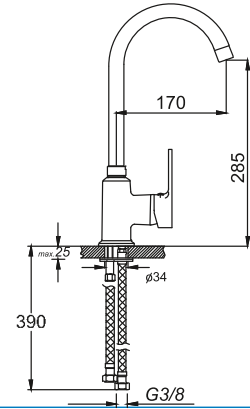

Kod/Code: 396

TEK GÖVDE EVİYE BATARYASI
Single Lever Kitchen Faucet

حنفية المطبخ برافعة واحدة

₺ 240.00