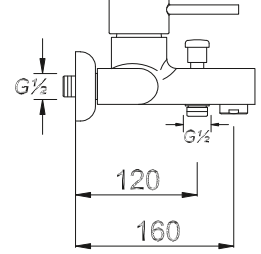

Kod/Code: 561

LAVABO BATARYASI
Single Lever Lavatory Faucet

حنفية حوض غسل الأيدي

₺ 240.00