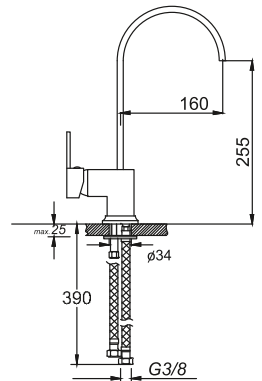

6

Ø 35

“kalite kendini gösterir” / quality shows it

Kod/Code: 390

BANYO BATARYASI
Single Lever Bathroom Faucet

حنفية الحمام

₺ 340.00

Kod/Code: 391