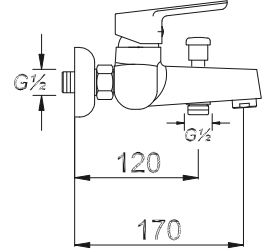

DUŞ BATAQYASI
Single Lever Shower Faucet
حنفية الدش (حوض الإستحمام)

₺ 260.00

Kod/Code: 580

BANYO BATARYASI
Single Lever Bathroom Faucet

حنفية الحمام

₺ 320.00

Kod/Code: 581

LAVABO BATARYASI
Single Lever Lavatory Faucet