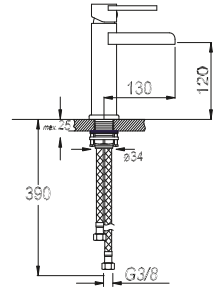

₺ 620.00

SINIRLI STOK

Kod/Code: 681

TEK GÖVDE SİRALLİ EVİYE BATARYASI
Single Lever Pull-Out Kitchen Faucet

حنفية المطبخ اللولبية برافعة واحدة

₺ 600.00

Kod/Code: 684

SPİRALLİ TEK GÖVDE EVİYE BATARYASI
Single Lever Pull-Out Kitchen Faucet