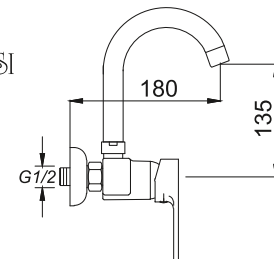

8

Ø 40

Kod/Code: 556

MİX ADLİKE KUÇU EVİYE BATARYASI

Single Lever Kitchen Faucet

₺ 280.00

8

Ø 40