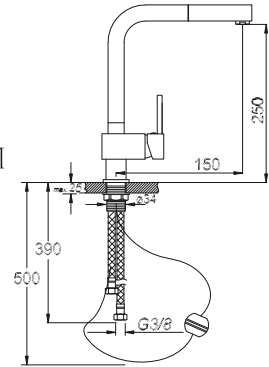

₺ 620.00

SINIRLI STOK

Kod/Code: 681

TEK GÖVDE SİRALLİ EVİYE BATARYASI
Single Lever Pull-Out Kitchen Faucet

حنفية المطبخ اللولبية برافعة واحدة

₺ 600.00

Kod/Code: 684

SPİRALLİ TEK GÖVDE EVİYE BATARYASI
Single Lever Pull-Out Kitchen Faucet