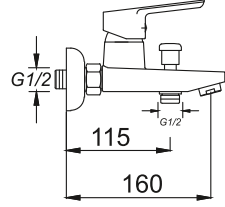

Kod/Code: 830

BANYO BATARYASI
Single Lever Bathroom Faucet

حنفية الحمام

₺ 270.00

Kod/Code: 831

LAVABO BATARYASI
Single Lever Lavatory Faucet

حنفية حوض غسل الأيدي

₺ 240.00

Kod/Code: 832

TEK GÖVDE KUÇU EVİYE BATARYASI
Single Lever Kitchen Faucet

حنفية المطبخ برافعة واحدة

₺ 195.00