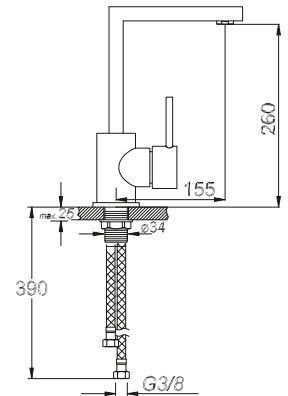

Kod/Code: 560

BANYO BATARYASI
Single Lever Bathroom Faucet

حنفية الحمام

₺ 350.00

Kod/Code: 561

LAVABO BATARYASI
Single Lever Lavatory Faucet

حنفية حوض غسل الأيدي

₺ 240.00

Kod/Code: 562

TEK GÖVDE EVİYE BATARYASI
Single Lever Kitchen Faucet

حنفية المطبخ برافعة واحدة

₺ 440.00