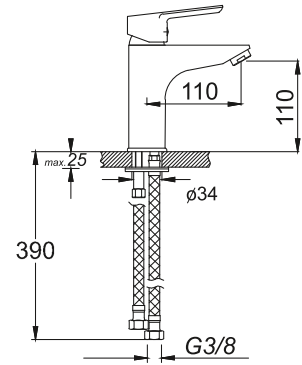

Kod/Code: 831

LAVABO BATARYASI
Single Lever Lavatory Faucet

حنفية حوض غسل الأيدي

₺ 240.00