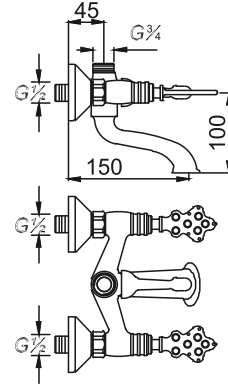

₺ 560.00

“kalite kendini gösterir” / quality shows it

"Kalite Kendini Gösterir"

Kod/Code: 620

BANYO BATARYASI
Single Lever Bathroom Faucet

حنفية الحمام

₺ 600.00

Kod/Code: 621