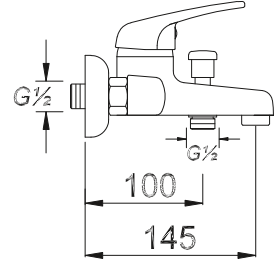

حنفية حوض غسيل الأيدي

₺ 260.00

Kod/Code: 944

BANYO BATARYASI
Single Lever Bathroom Faucet

حنفية الحمام

₺ 220.00

Kod/Code: 945

DÖNER EVİYE BATARYASI
Single Lever Mobile Kitchen Faucet